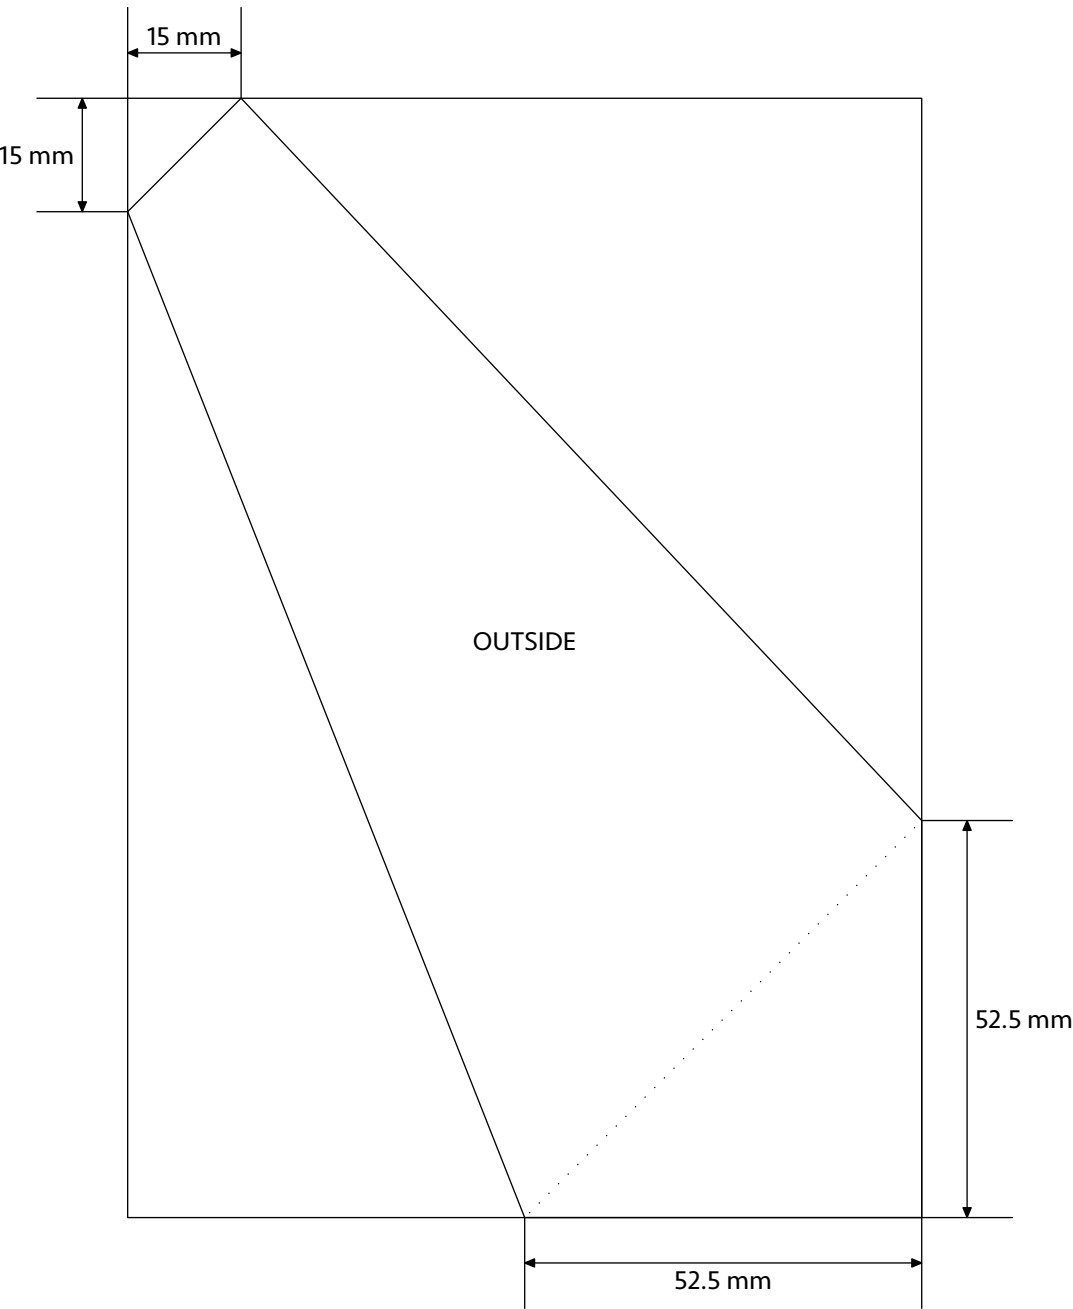

# Picture-frame

The contents are 4 drawings:

- Cutting plan
- Form of the Stand
- Stand on the Backplate
- Cover material for the Frame
- Cover material for the Stand

Picture-frame	
BOEDE	
Versie:	1.0
Datum:	05-03-2023
W. Egger	Schaal 1:1

# Cuttingplan

# The Form of the Stand

# The Stand on the Backplate