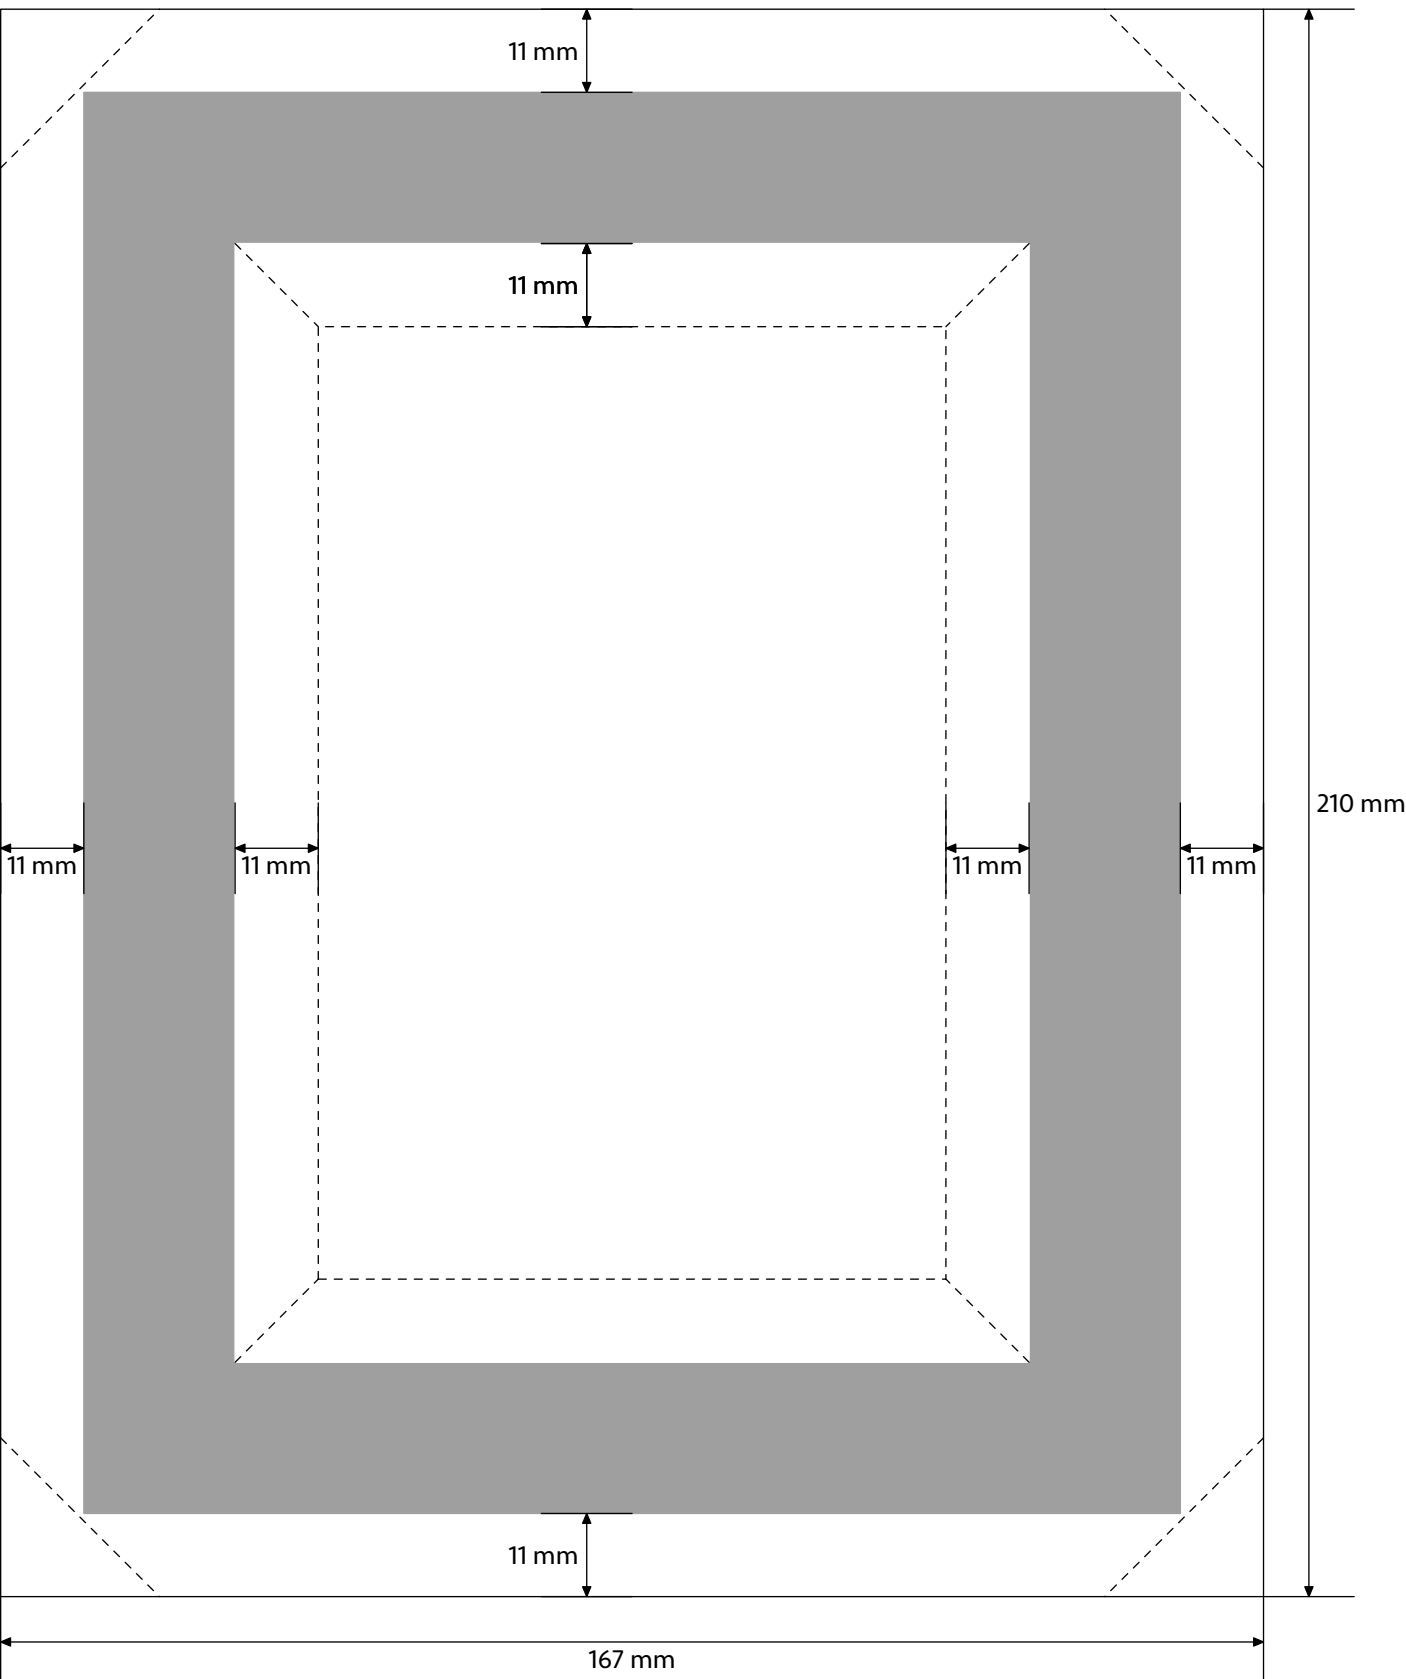

Cover Material for the Frame