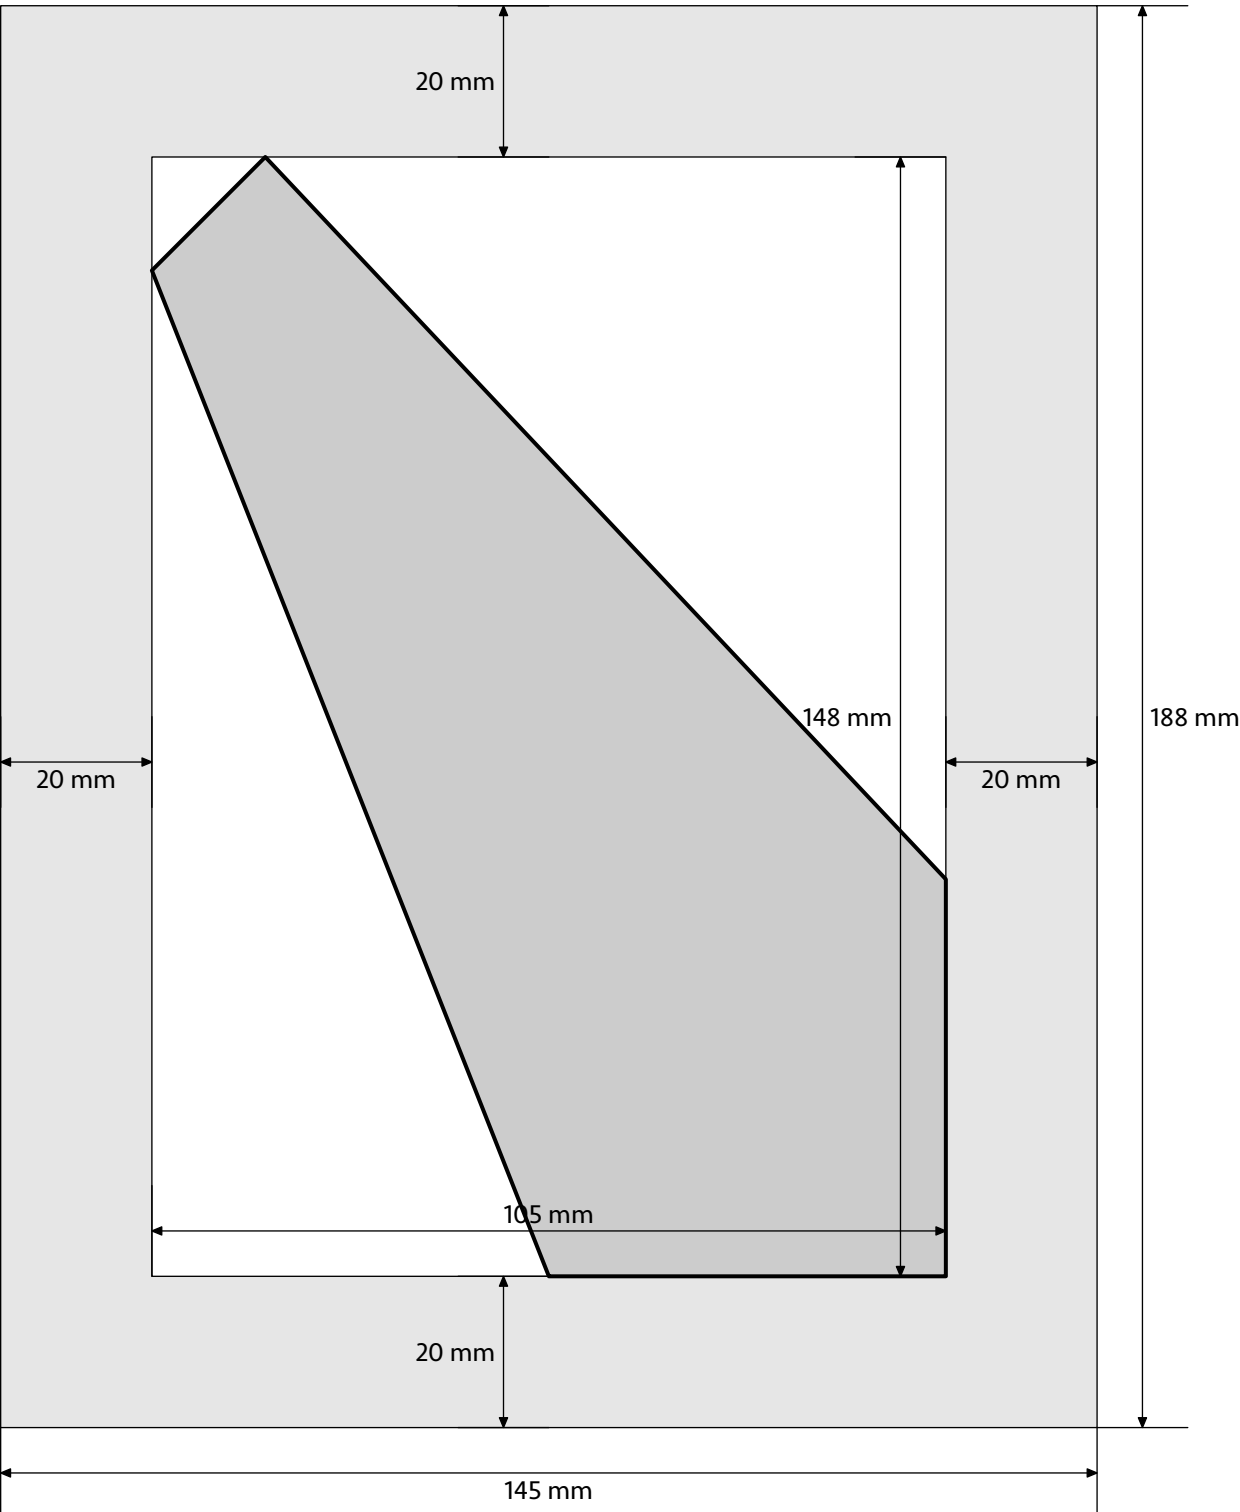

# Picture-frame

The contents are 4 drawings:

- Cutting plan
- Form of the Stand
- Stand on the Backplate
- Cover material for the Frame
- Cover material for the Stand

Picture-frame	
BOEDE	
Versie:	1.0
Datum:	05-03-2023
W. Egger	Schaal 1:1

# Cuttingplan

# The Form of the Stand

# The Stand on the Backplate